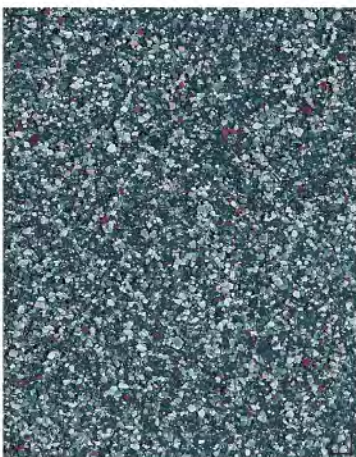

Earthcote

GRANITE PAINT

BRUSH-ON INTERIOR PRODUCT

GRANITE PAINT

- INTERIORS ONLY
- BRUSH APPLIED
- NOT FOR ANY WET AREAS EG. SHOWERS
- SELECTED COLOUR RANGE AND CUSTOM TINTED COLOURS

SPOOK EN DISSEL

MOKOPANE BARK

FOEFIE SLIDE

SIEVED STONE

MUD PIE

TAR ROAD

OLD COPPER

RED SHALE

BIRDS EGG

PLEASE NOTE

COLOURS SHOWN HERE ARE INTENDED AS A GUIDE ONLY. TO VIEW PALETTES AND ACCURATE COLOUR SAMPLES, VISIT YOUR NEAREST PAINT&PLACE STORE.

INSPIRED BY THE LOOK OF GRANITE ROCK, THIS ROBUST DIY PAINT GETS ITS FLECKED APPEARANCE FROM RECYCLING DRIED PAINT.

Granite rock has this effect; every time you look at it, you see different flecks of colour. Sometimes the reds jump out at you, sometimes the blacks or the greens. It's magical.