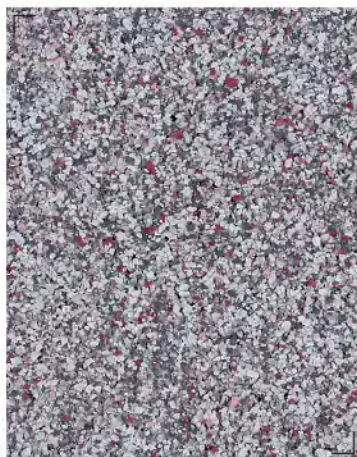

Earthcote

GRANITE PAINT

BRUSH-ON INTERIOR PRODUCT

GRANITE PAINT

- INTERIORS ONLY
- BRUSH APPLIED
- NOT FOR ANY WET AREAS EG. SHOWERS
- SELECTED COLOUR RANGE AND CUSTOM TINTED COLOURS

SPOOK EN DISSEL

MOKOPANE BARK

FOEFIE SLIDE

SIEVED STONE

MUD PIE

TAR ROAD

OLD COPPER

RED SHALE

BIRDS EGG

PLEASE NOTE

COLOURS SHOWN HERE ARE INTENDED AS A GUIDE ONLY. TO VIEW PALETTES AND ACCURATE COLOUR SAMPLES, VISIT YOUR NEAREST PAINT&PLACE STORE.

INSPIRED BY THE LOOK OF GRANITE ROCK, THIS ROBUST DIY PAINT GETS ITS FLECKED APPEARANCE FROM RECYCLING DRIED PAINT.

Granite rock has this effect; every time you look at it, you see different flecks of colour. Sometimes the reds jump out at you, sometimes the blacks or the greens. It's magical.